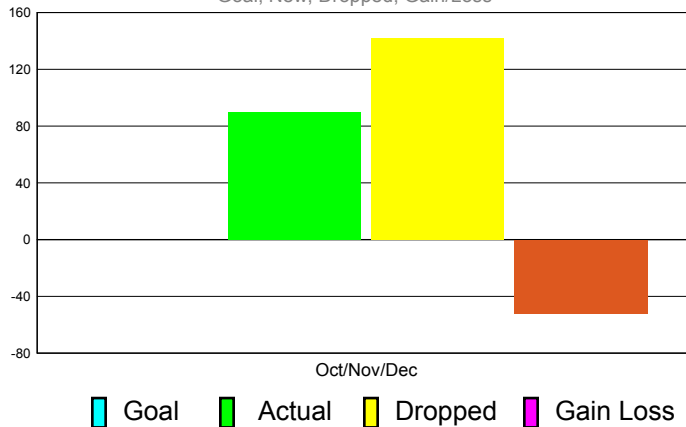

Membership Results 2011-2012

Goal, New, Dropped, Gain/Loss